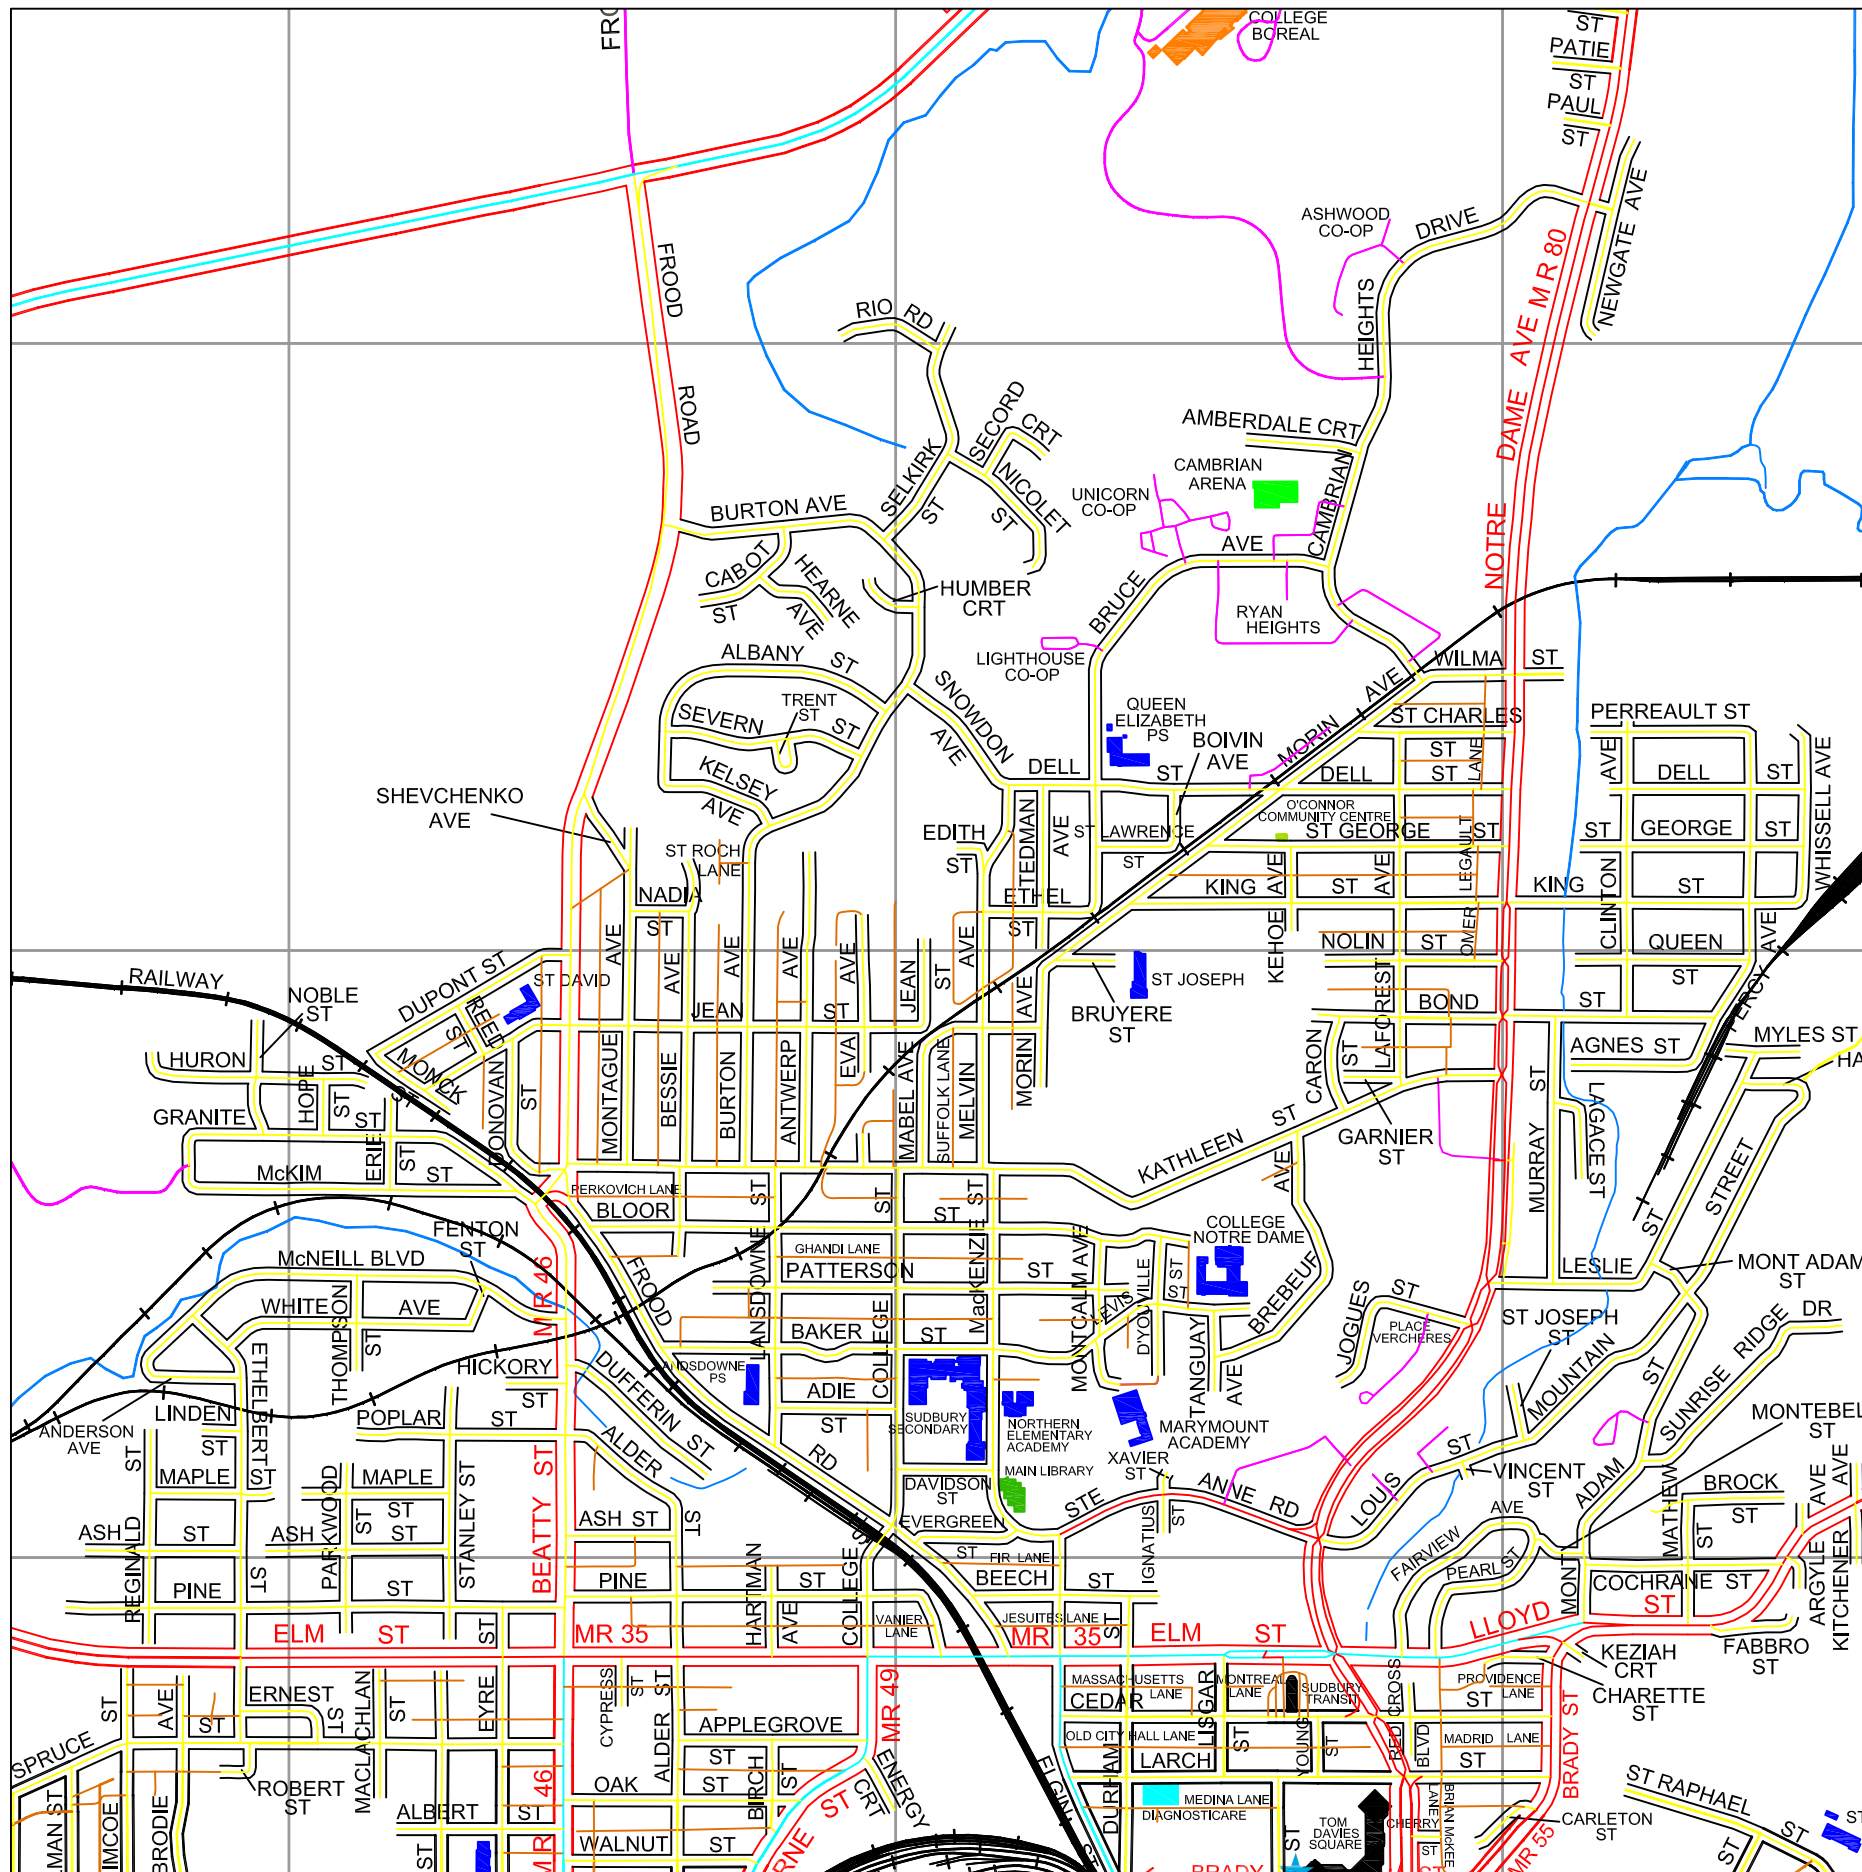

CITY OF GREATER SUDBURY

LEGEND

-  MUNICIPAL BOUNDARY
-  PROVINCIAL HIGHWAY
-  MUNICIPAL ROAD
-  LOCAL ROAD
-  PRIVATE ROAD
-  LANEWAY
-  ARENA
-  COMMUNITY SERVICE CENTRE
-  LIBRARY
-  HOSPITALS / MEDICAL CLINICS
-  SCHOOLS
-  FIRE STATION
-  POLICE STATION

GEOGRAPHIC INFORMATION, SURVEYS AND MAPPING SECTION
CITY OF GREATER SUDBURY. DECEMBER, 2007

FLOOR MILL - DONOVAN