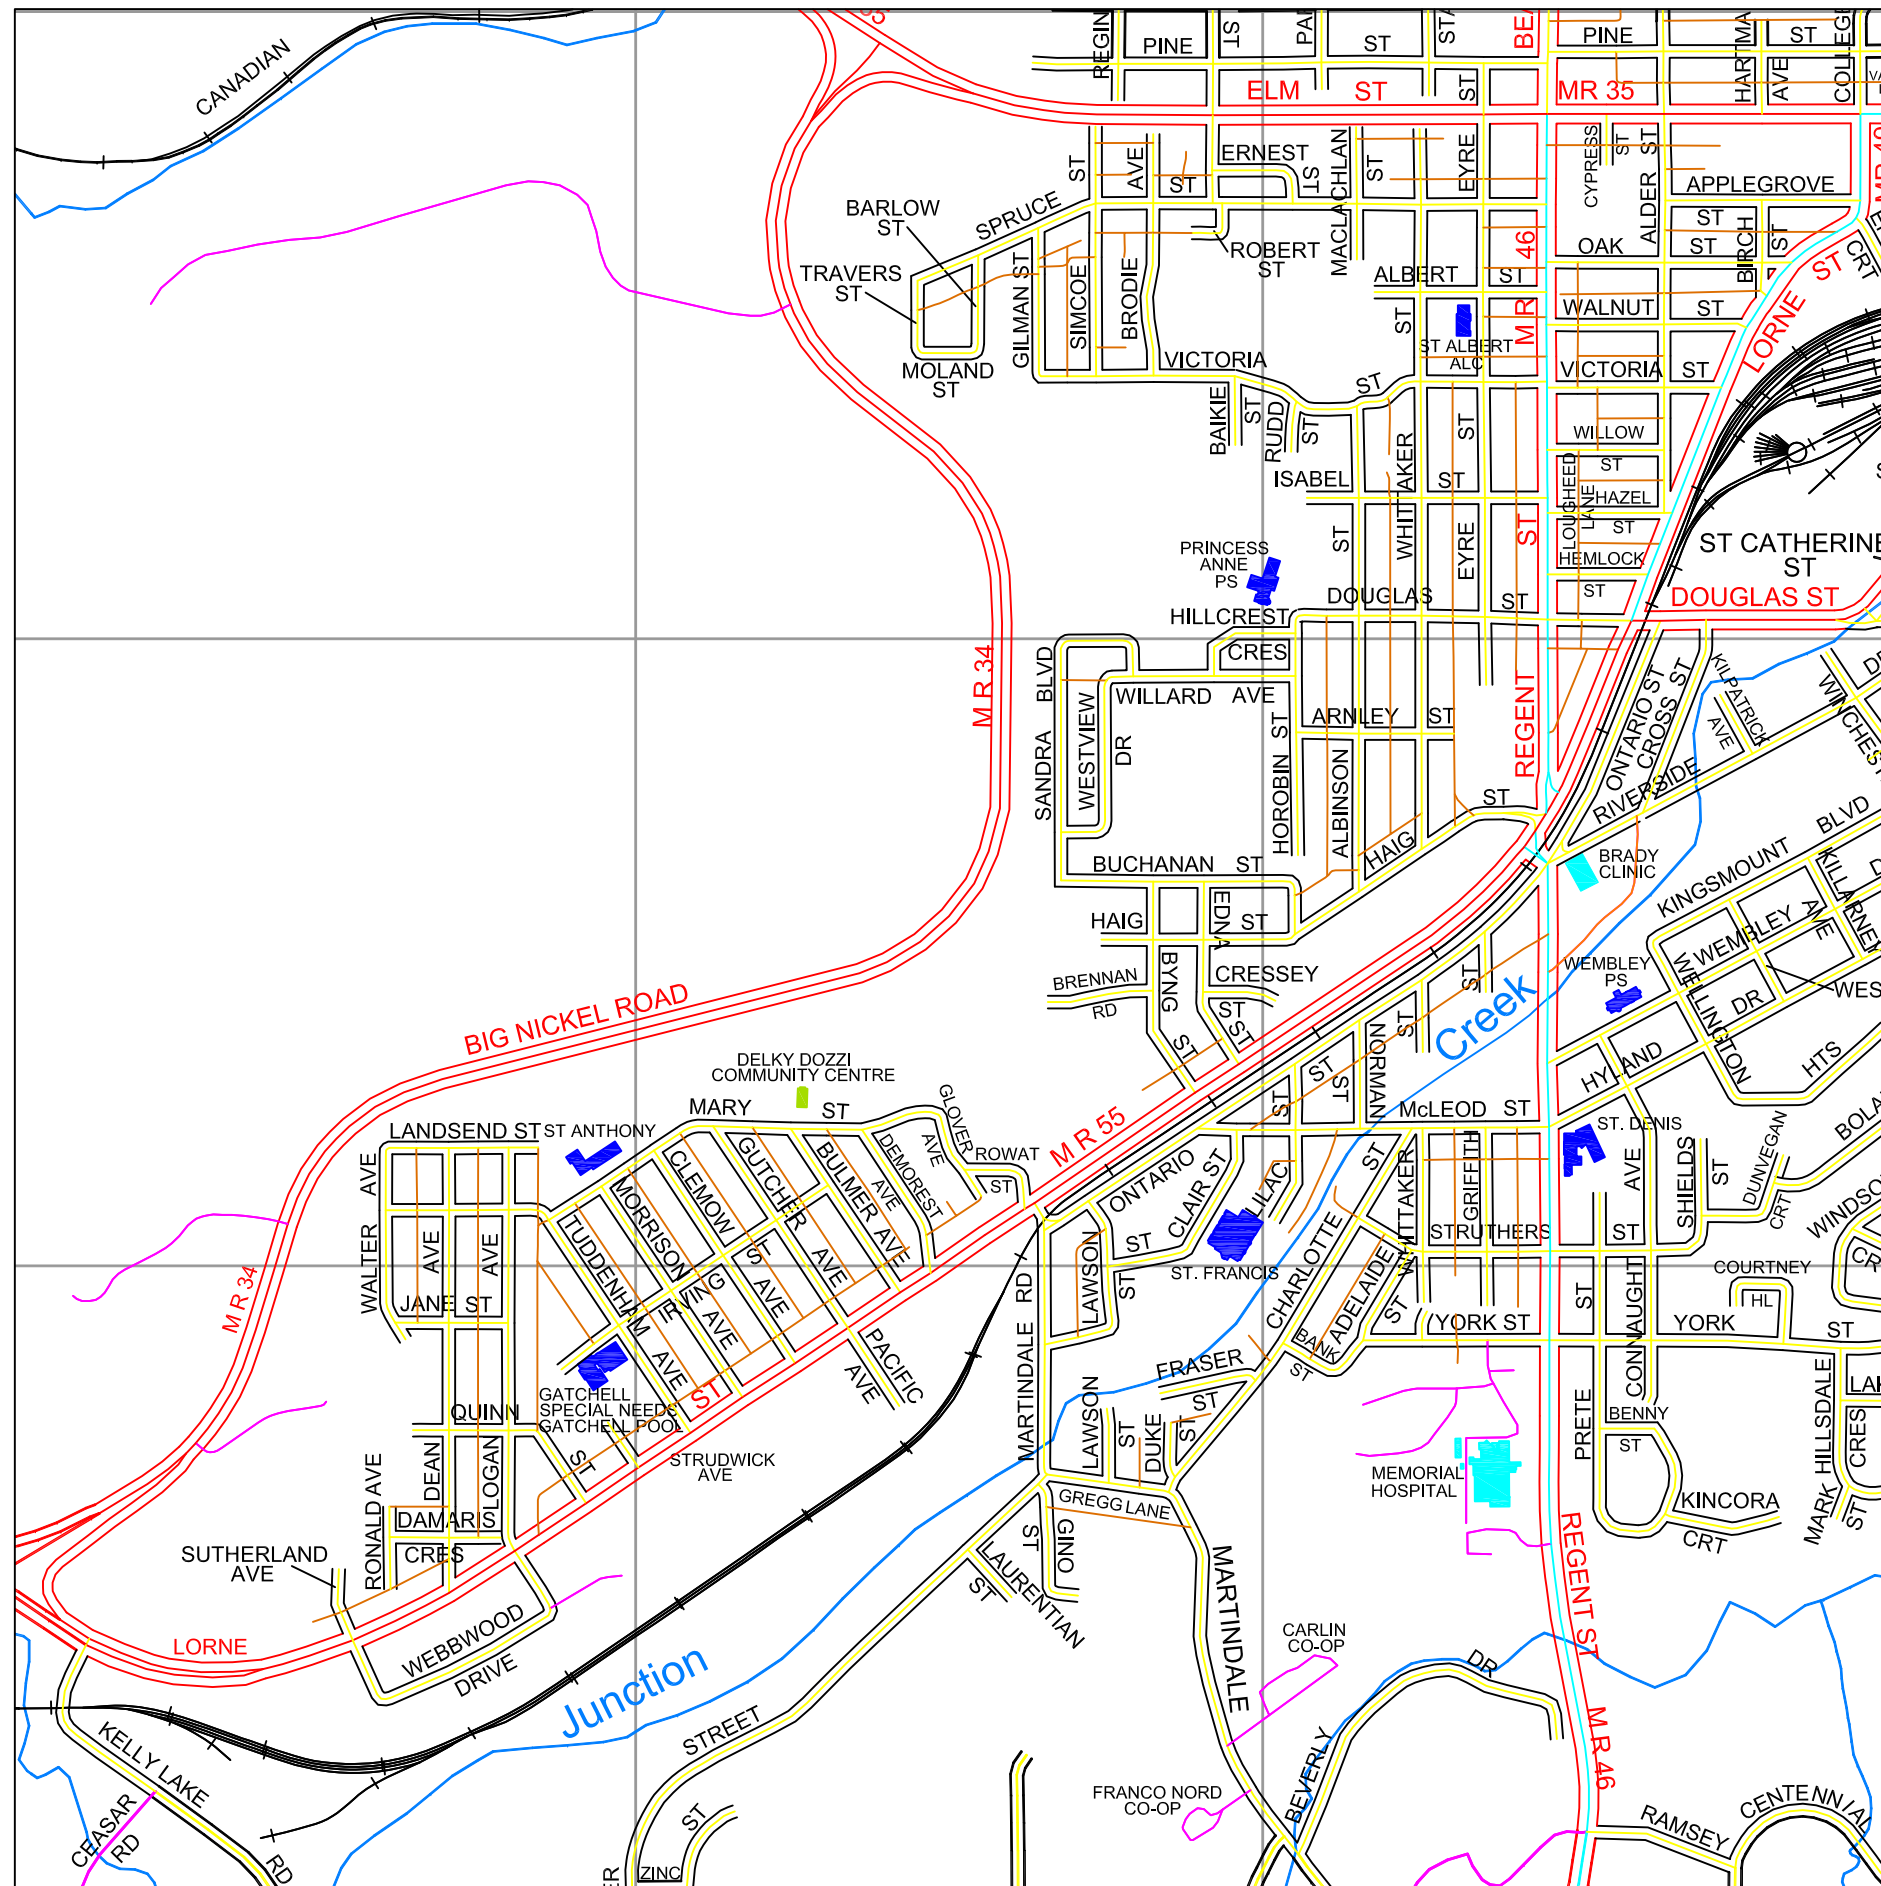

CITY OF GREATER SUDBURY

LEGEND

-  MUNICIPAL BOUNDARY
-  HWY 17 PROVINCIAL HIGHWAY
-  MR 55 MUNICIPAL ROAD
-  LOCAL ROAD
-  PRIVATE ROAD
-  LANEWAY
-  ARENA
-  COMMUNITY SERVICE CENTRE LIBRARY
-  HOSPITALS / MEDICAL CLINICS
-  SCHOOLS
-  FIRE STATION
-  POLICE STATION

GEOGRAPHIC INFORMATION, SURVEYS AND MAPPING SECTION
CITY OF GREATER SUDBURY. DECEMBER, 2007

GATCHELL-WESTEND