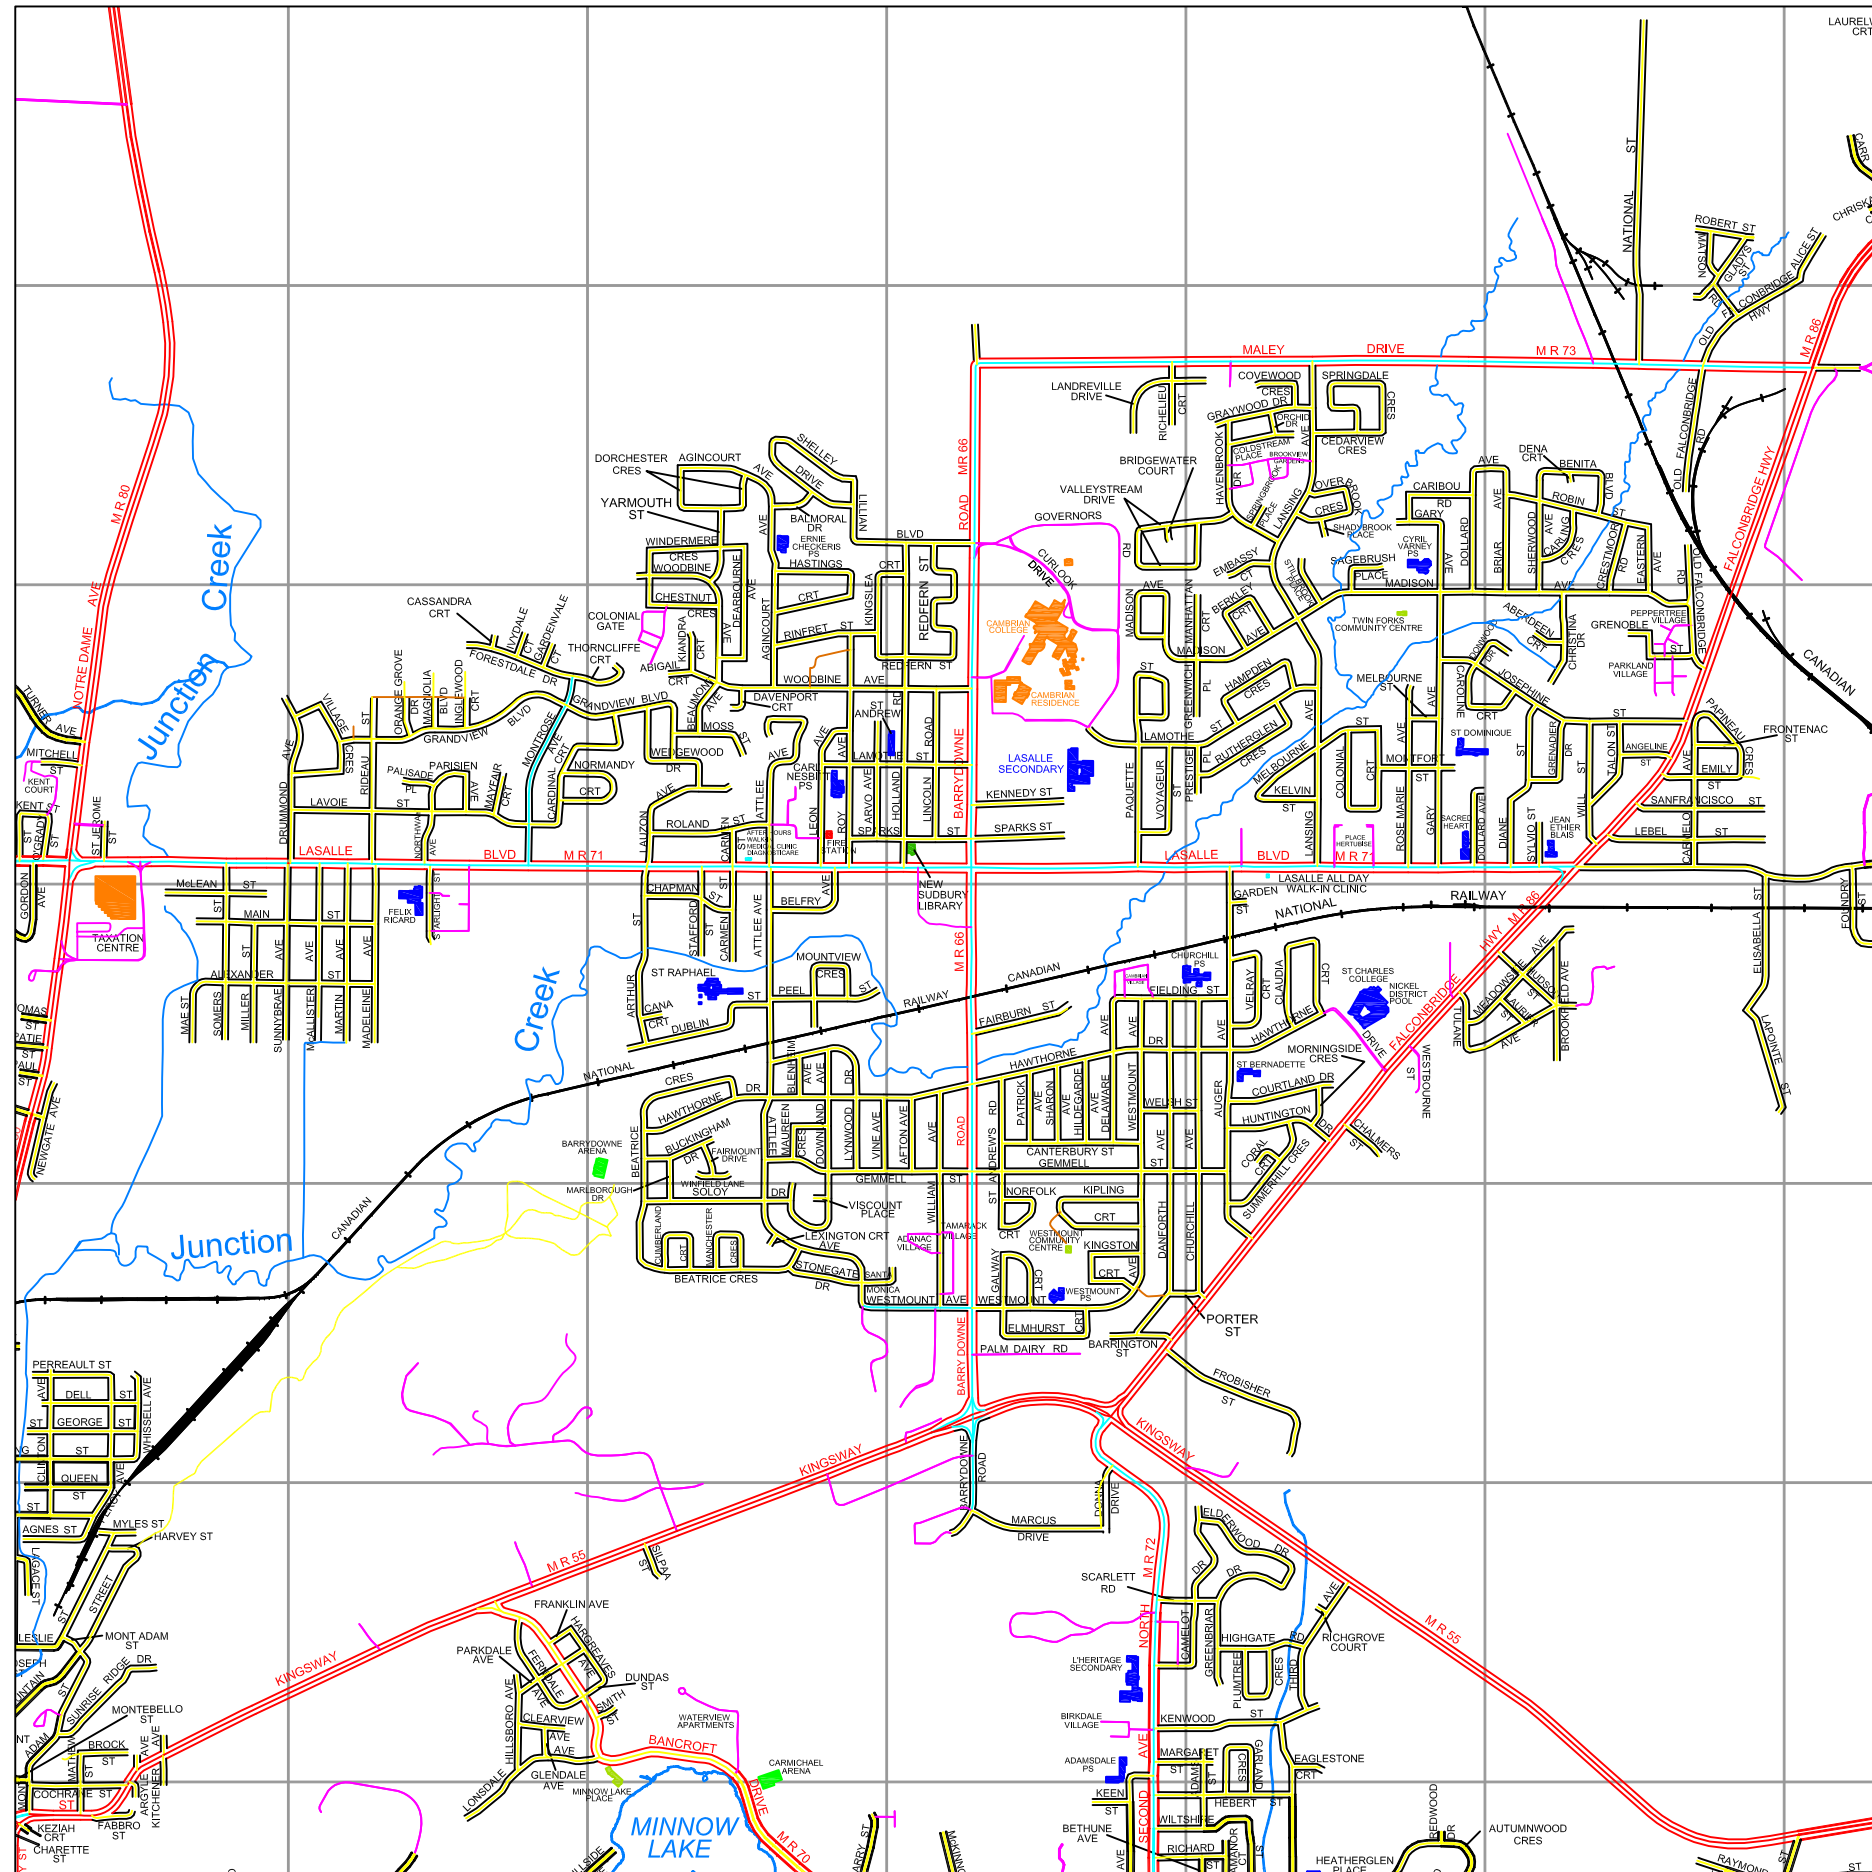

CITY OF GREATER SUDBURY

LEGEND

-  MUNICIPAL BOUNDARY
-  HWY 17 PROVINCIAL HIGHWAY
-  MR 55 MUNICIPAL ROAD
-  LOCAL ROAD
-  PRIVATE ROAD
-  LANEWAY
-  ARENA
-  COMMUNITY SERVICE CENTRE LIBRARY
-  HOSPITALS / MEDICAL CLINICS
-  SCHOOLS
-  FIRE STATION
-  POLICE STATION

GEOGRAPHIC INFORMATION, SURVEYS AND MAPPING SECTION
CITY OF GREATER SUDBURY. DECEMBER, 2007

NEW SUDBURY