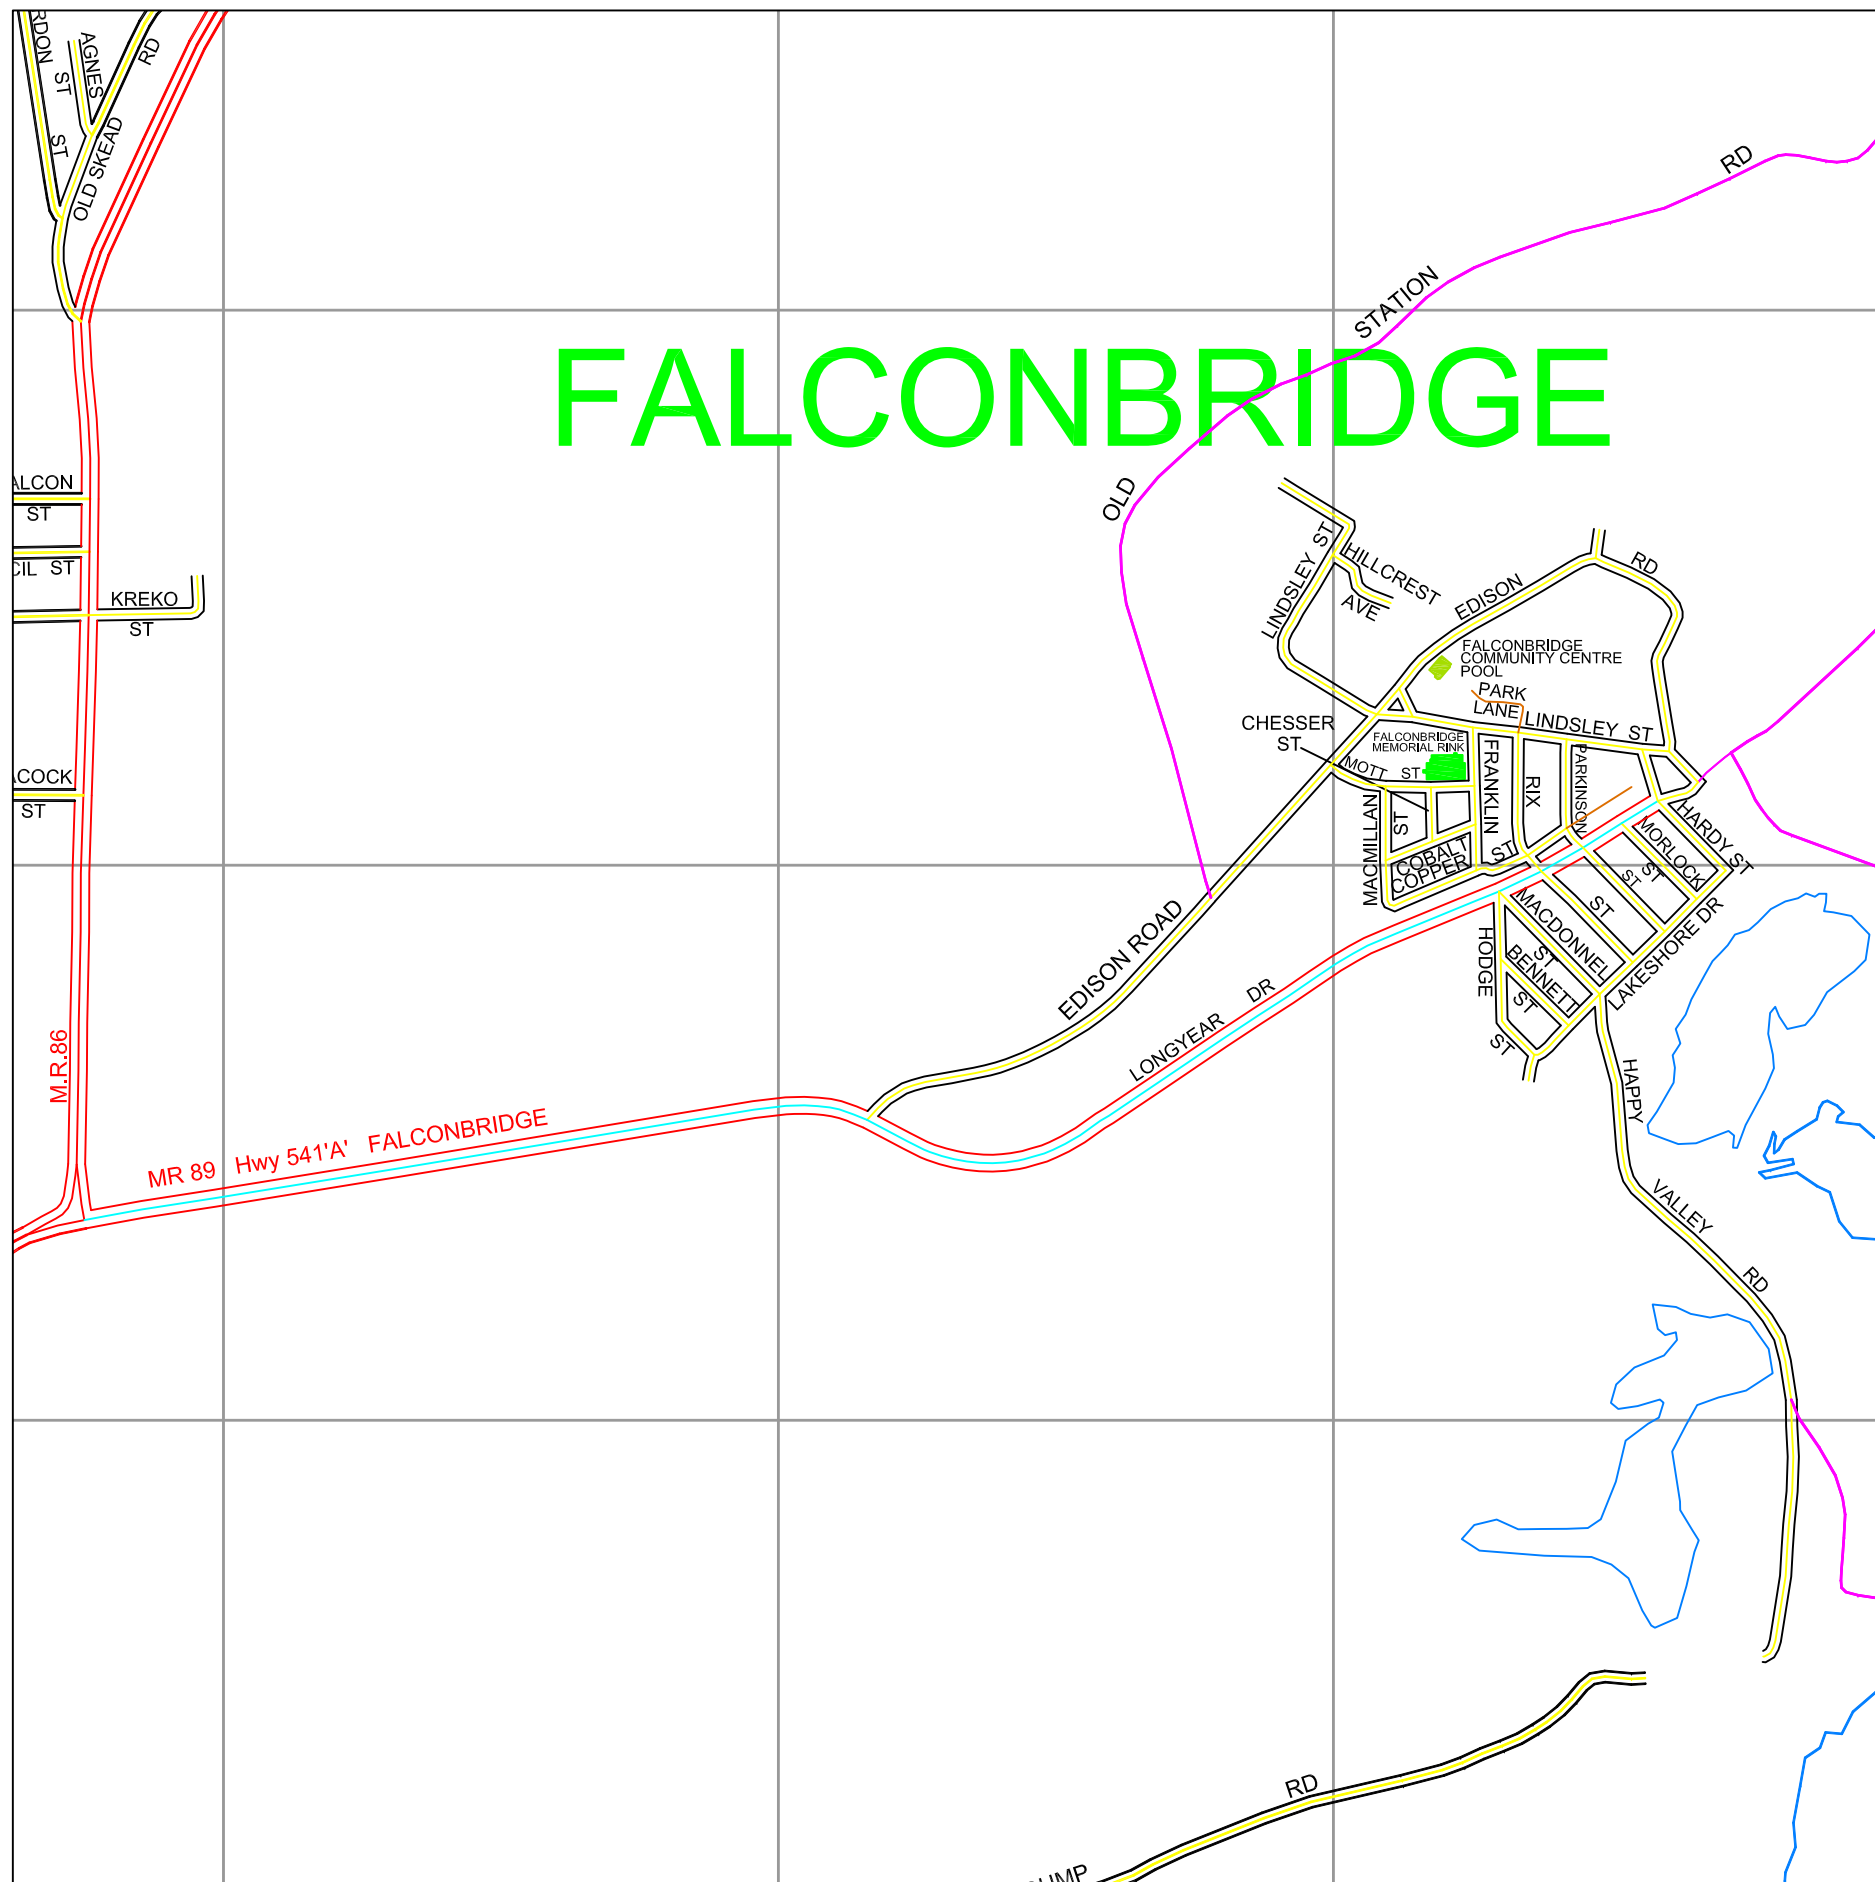

FALCONBRIDGE

CITY OF GREATER SUDBURY

LEGEND

-  MUNICIPAL BOUNDARY
-  HWY 17 PROVINCIAL HIGHWAY
-  MR 55 MUNICIPAL ROAD
-  LOCAL ROAD
-  PRIVATE ROAD
-  LANEWAY
-  ARENA
-  COMMUNITY SERVICE CENTRE LIBRARY
-  HOSPITALS / MEDICAL CLINICS
-  SCHOOLS
-  FIRE STATION
-  POLICE STATION

GEOGRAPHIC INFORMATION, SURVEYS AND MAPPING SECTION
CITY OF GREATER SUDBURY. DECEMBER, 2007

FALCONBRIDGE