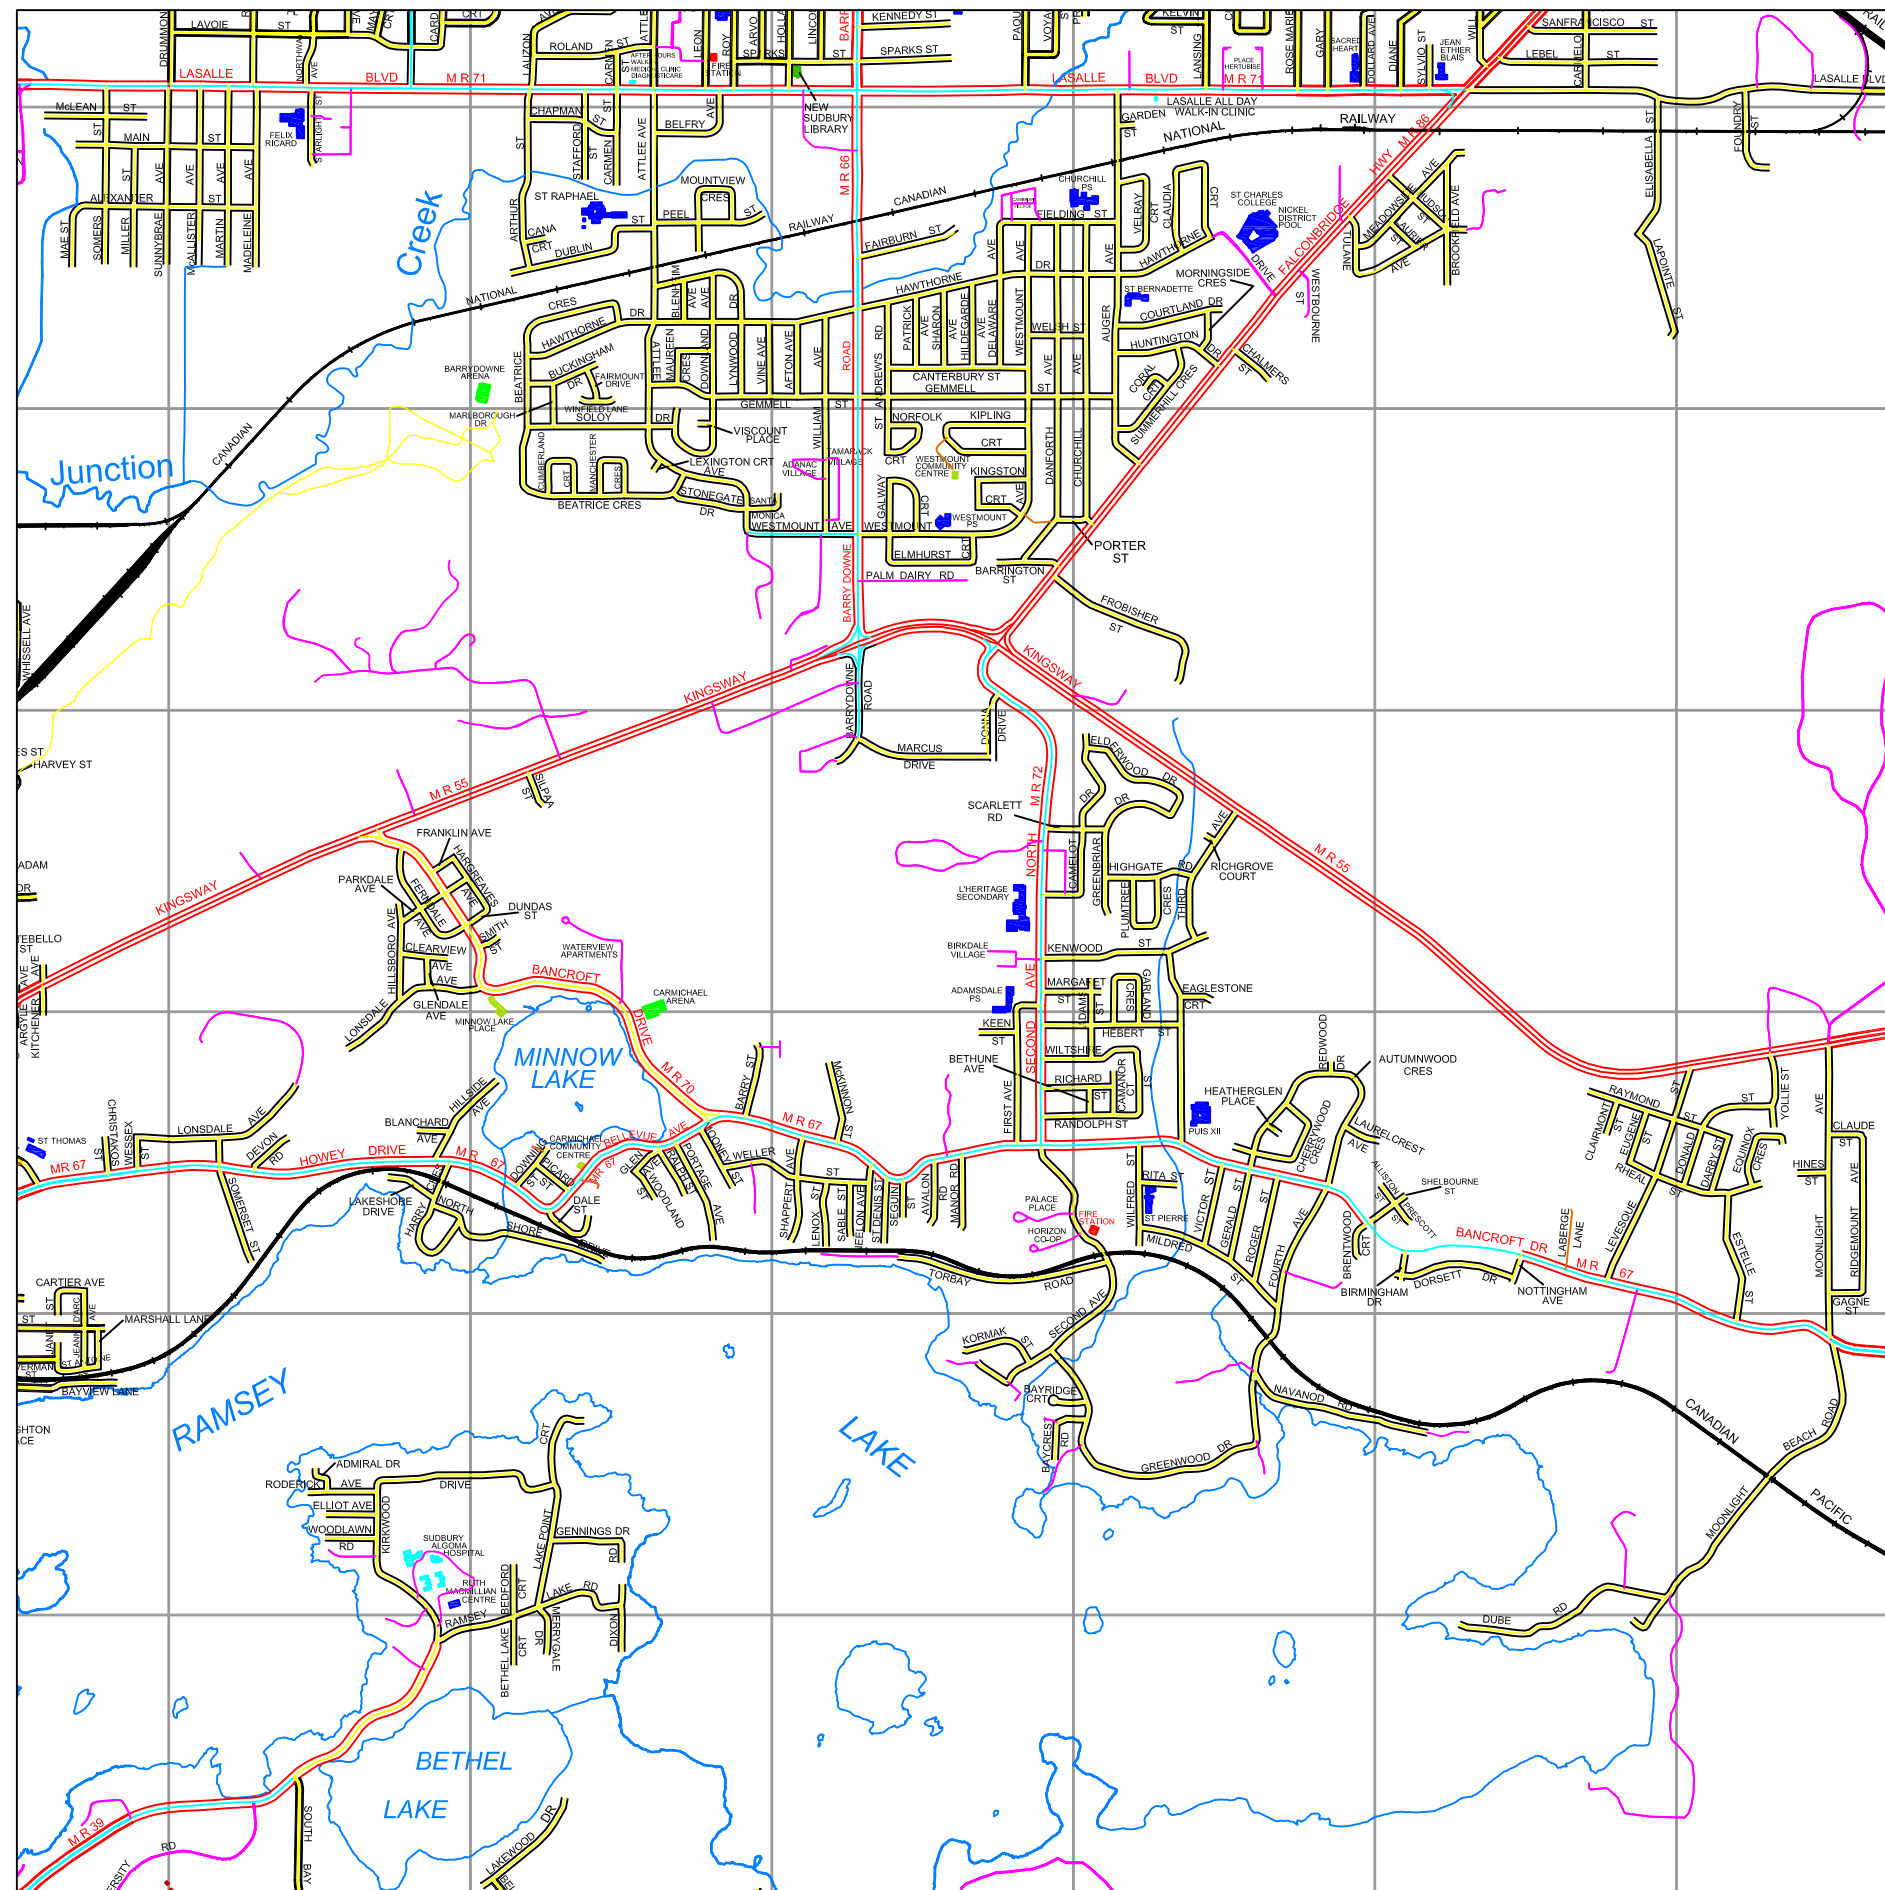

CITY OF GREATER SUDBURY

LEGEND

-  MUNICIPAL BOUNDARY
-  HWY 17 PROVINCIAL HIGHWAY
-  MR 55 MUNICIPAL ROAD
-  LOCAL ROAD
-  PRIVATE ROAD
-  LANEWAY
-  ARENA
-  COMMUNITY SERVICE CENTRE
LIBRARY
-  HOSPITALS / MEDICAL CLINICS
-  SCHOOLS
-  FIRE STATION
-  POLICE STATION

GEOGRAPHIC INFORMATION, SURVEYS AND MAPPING SECTION
CITY OF GREATER SUDBURY. DECEMBER, 2007

MINNOW LAKE